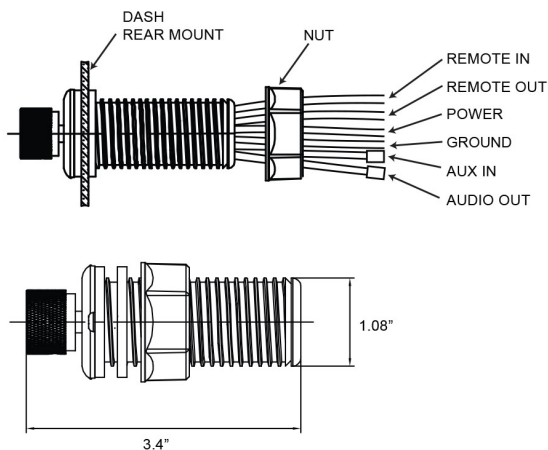

AUDIOFORMZ

903.873.5902

WWW.AUDIOFORMZ.COM

Marine Certified

AFBTR7

Bluetooth® Audio Controller with AUX Input

- No need for radio...connect directly to amplifier
- One knob design controls track, pause, and volume
- Switchable Bluetooth®/Aux input
- Play music from any media player via 3.5 mm AUX input
- Remote in/remote out for ignition controlled activation of Controller and Amplifier

FLUSH MOUNT VIEW
USING NUT ON REAR TO SECURE

FRONT FLUSH MOUNT VIEW
USING MOUNTING SCREWS FROM FRONT

 **Bluetooth**[®]
SMART